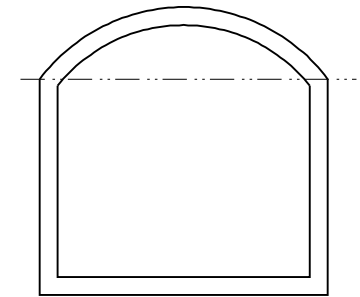

RECTANGLE

RAKE TOP

PEAK TOP

RAKE BOTTOM

"BENT" SASH

ELLIPSE

CIRCLE

HALF ROUND

ROUND TOP

SEGMENTED ARCH

WINDOW SHAPES