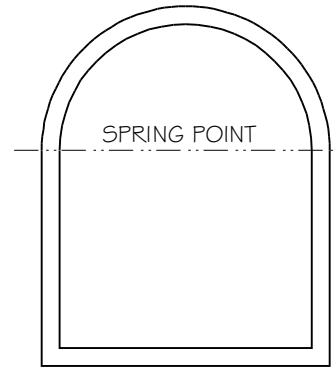

RECTANGLE

RAKE TOP

PEAK TOP

RAKE BOTTOM

"BENT" SASH

ELLIPSE

CIRCLE

HALF ROUND

ROUND TOP

SEGMENTED ARCH

WINDOW SHAPES